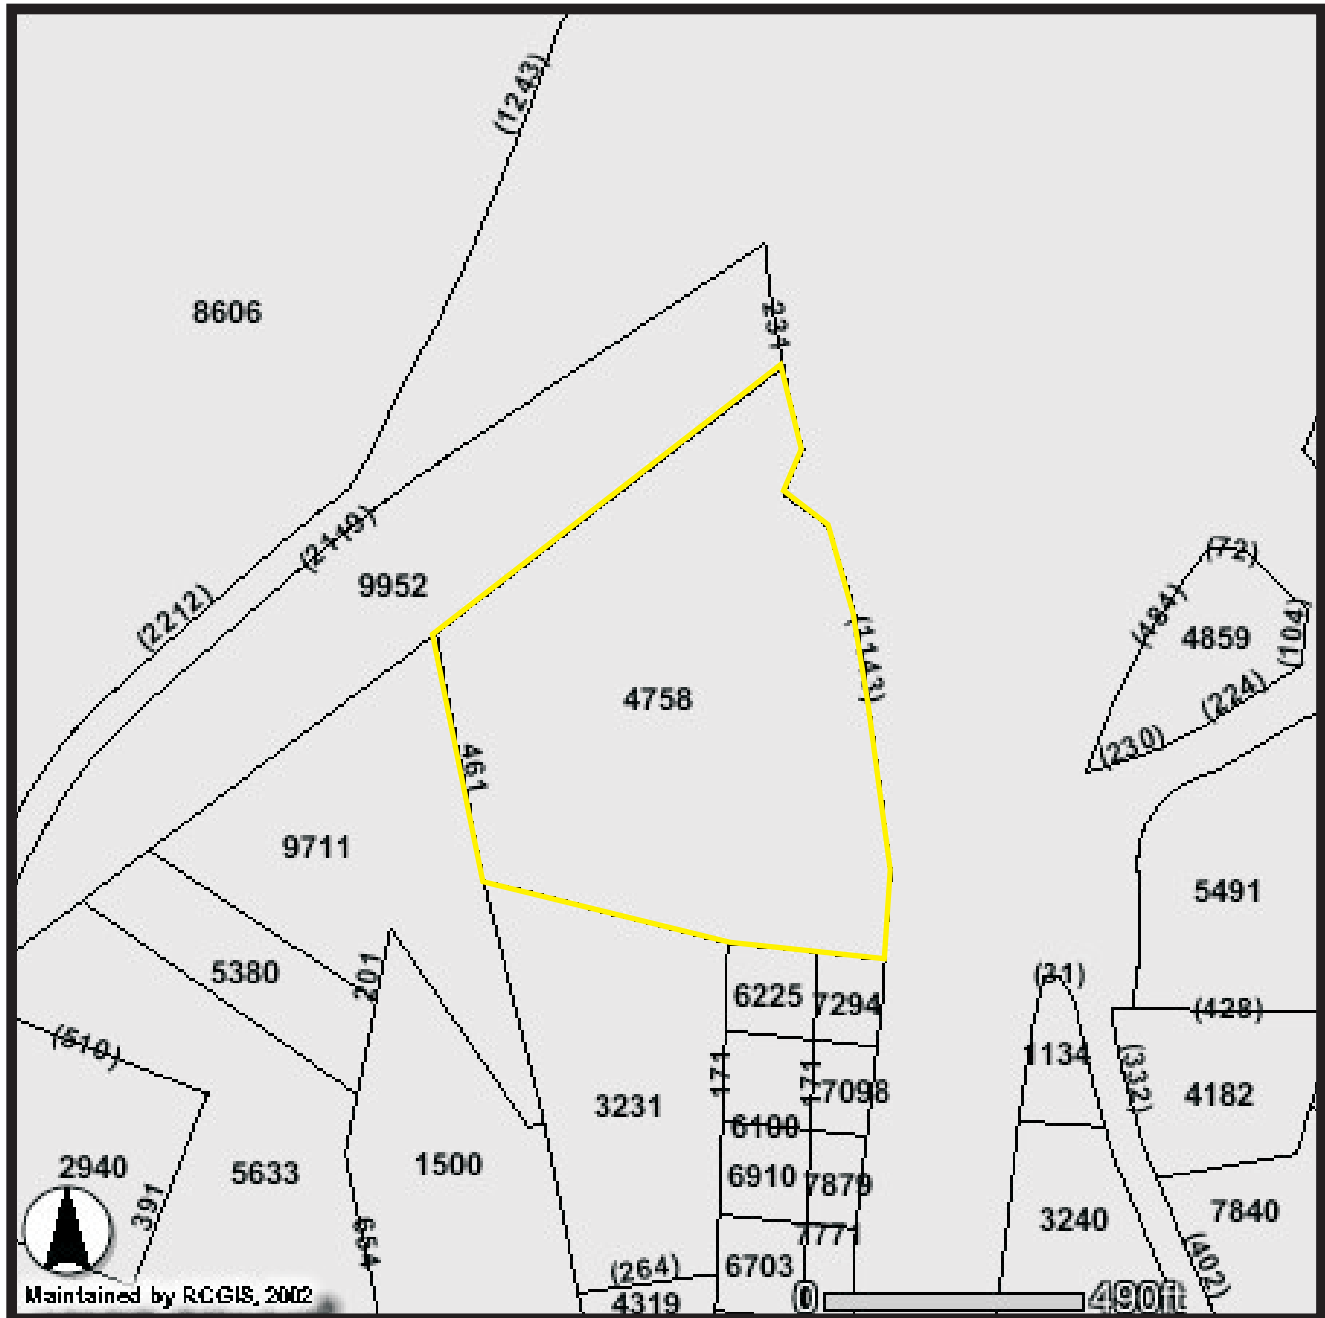

# RICHMOND COUNTY

NORTH CAROLINA

Richmond County and its mapping contractors assume no legal responsibility for the information contained on this map. This map is not to be used for land conveyance. Map is based on State Plane Coordinate

PIN: [7467049047](#)